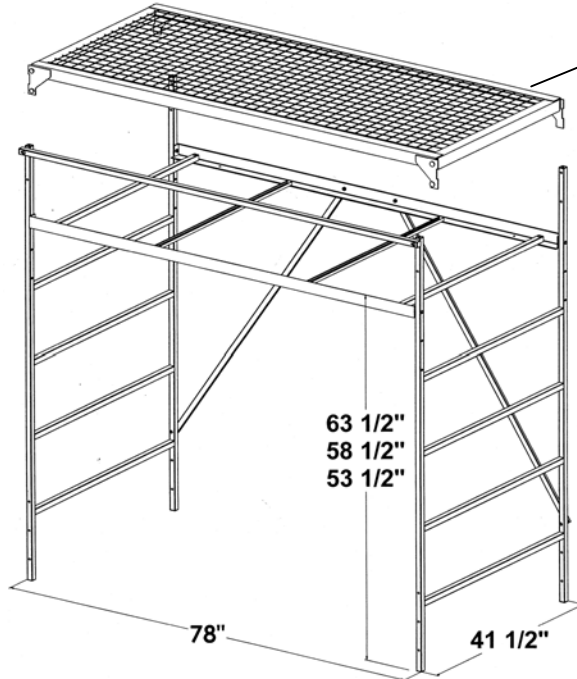

In your
college room,
that's a lot!

timbernest.com
919-285-1246

MADE IN USA

Longwood Students - CREATE SPACE with a TimberNest Loft Bed

Sponsored by:

LONGWOOD
UNIVERSITY

Residential & Commuter Life

TimberNest "Iron-Nest" Model TN1071P

- **Purchase for \$289** (prev. leased, reconditioned)
- **\$100 CASH Buyback** (end of spring semester)
- Convenient assembly (instructions, tools)
- Safety rail
- Rigid and SAFE
- 3 height settings

It's our 25th year at Longwood!

Add a "Pillow Shelf" Model TN220P

- **Purchase for \$21** (prev. leased, reconditioned)
- Customized to fit only the IronNest
- Folded up edge helps keep items from falling
- Useful for night-items; phone, books, lamp, etc.