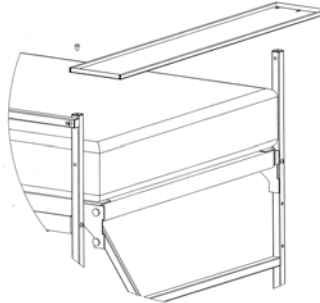

How to order: Visit www.timbernest.com and select **Longwood**. Order by 8/14/24 to ensure delivery.

Delivery:

Your product(s) will be delivered to your assigned main campus residence hall room on **Thu August 15, 2024**. We offer in-room loft assembly at delivery time for an additional $30.00 and you may add it to your online order.

$100 Cash Buyback - end of school-year: Sat May 3, 2025 11am – 1pm in front of Johns/Moss on Spruce Street.

This is just BEFORE exams and quiet hours, so you should plan to reassemble the issued low bed for the last week of school.

PLEASE NOTE THESE LONGWOOD UNIVERSITY EXPECTATIONS: All university provided furniture must stay in your room for the entire academic year. The components of the existing bed frame that will need to be stored are the (2) ends that attach to the bed spring. (Removal of these ends from the bed frame may require tools and conveniently store upright against the wall under the pillow shelf.) At the end of the school year the loft bed must be dismantled and, the 3-piece bed frame must be reassembled. The TN1071 Iron-Nest is provided with plastic caps that must remain inserted into the loft bed leg bottoms to protect the floor. Loft beds are not permitted in the Longwood managed apartments.

WARRANTY: TimberNest will warranty the products through April 2025. During this time, TimberNest will send replacement parts free of charge if needed, however, charges will be applied for components replaced due to misuse or as result of assembly not in accordance with the instructions.

Cancellation and Return Policy: To cancel, the Customer/Cardholder must call TimberNest prior to move-in day, OR if the order has been delivered, TimberNest will make arrangements to pick-up the products. No cancellations or returns are accepted after 8/22/24 at 3:00 PM.

Refund Policy: Orders cancelled on or before August 14, 2024 will receive a full refund. Orders cancelled from August 15, 2024 through the end of move-in (8/22/24 @ 3:00pm) will be subject up to a 20% product-relocation fee. Assembly fee is nonrefundable. No refunds will be issued for orders not cancelled by 8/22/24 @ 3pm.