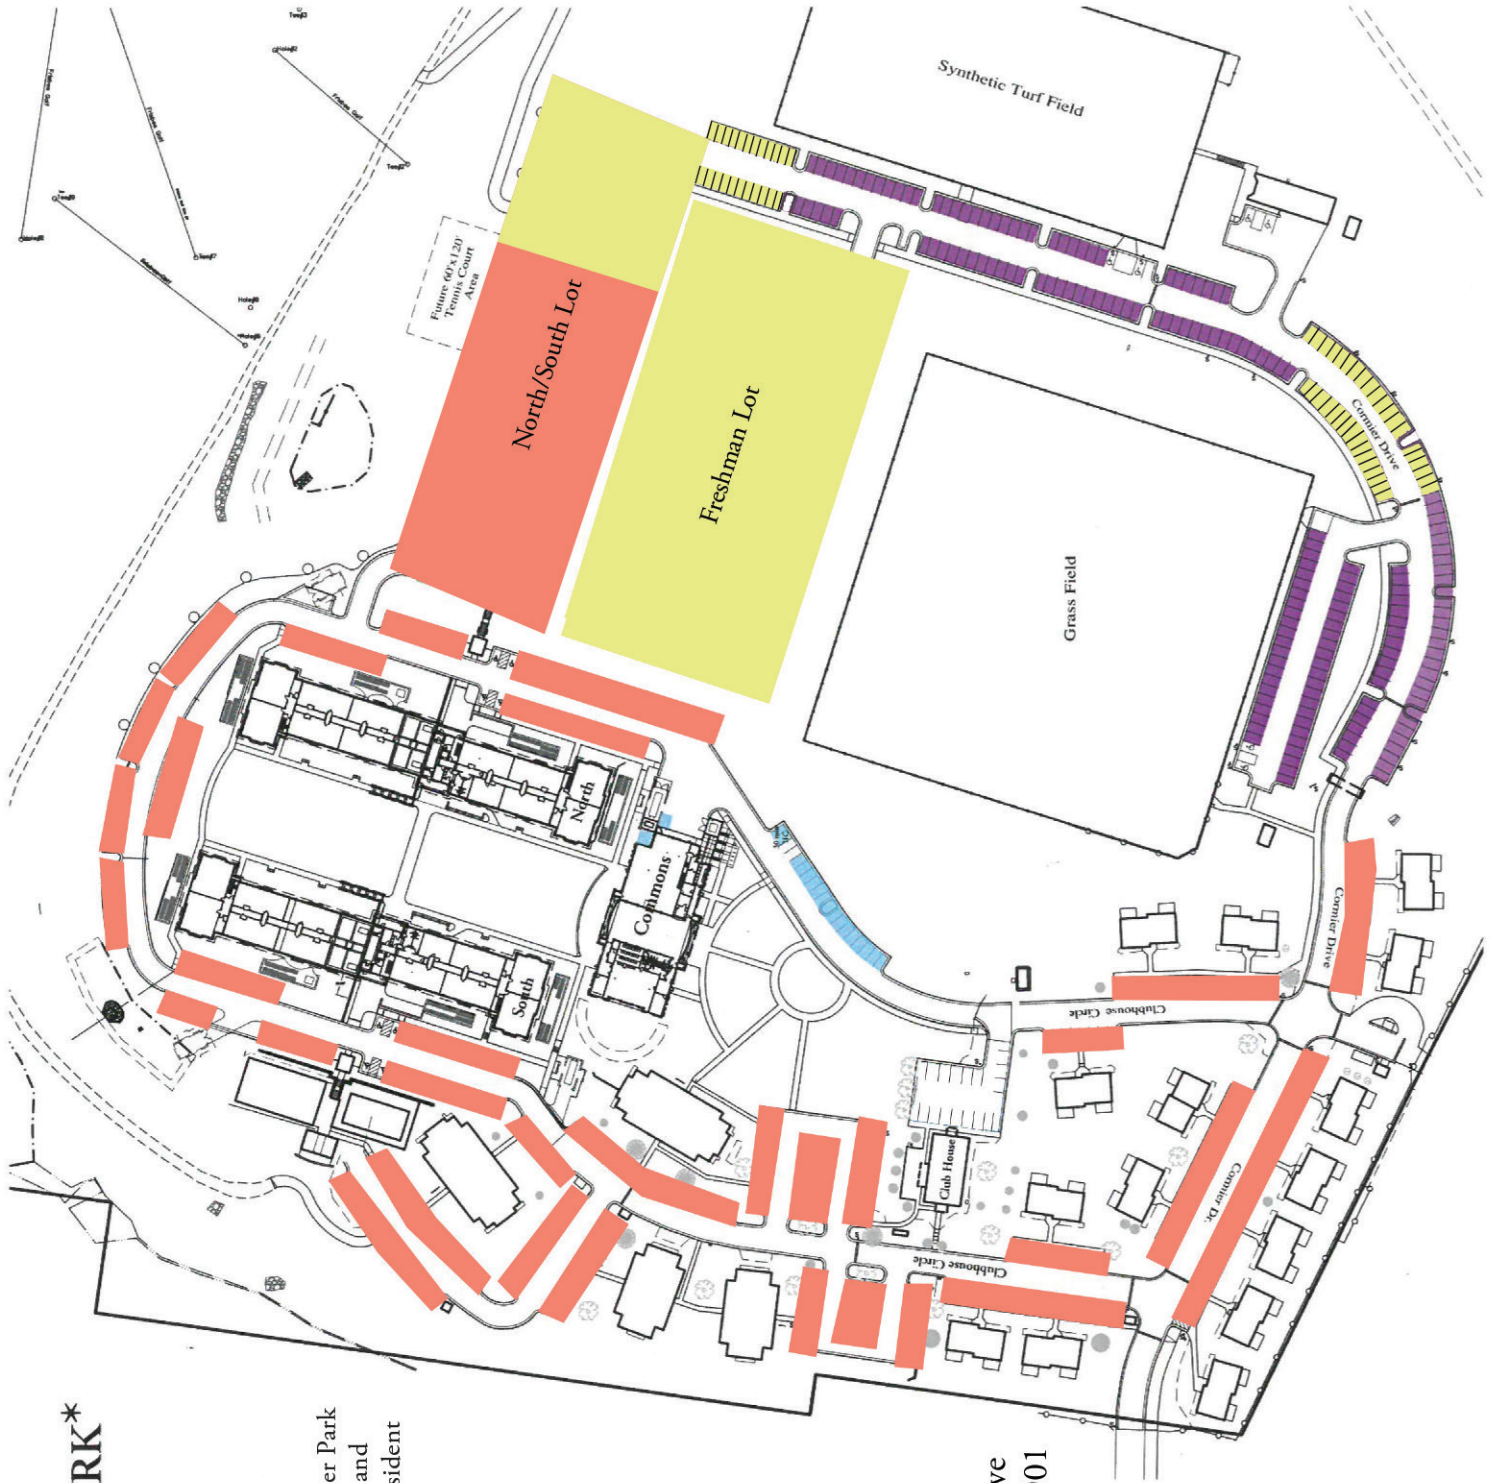

LANCER PARK*

- Visitor
- Faculty/Staff
- Freshmen
- Commuter Lancer Park Apt/Townhouse and North/South Resident

GPS Address:

801 Cormier Drive
Farmville, VA 23901